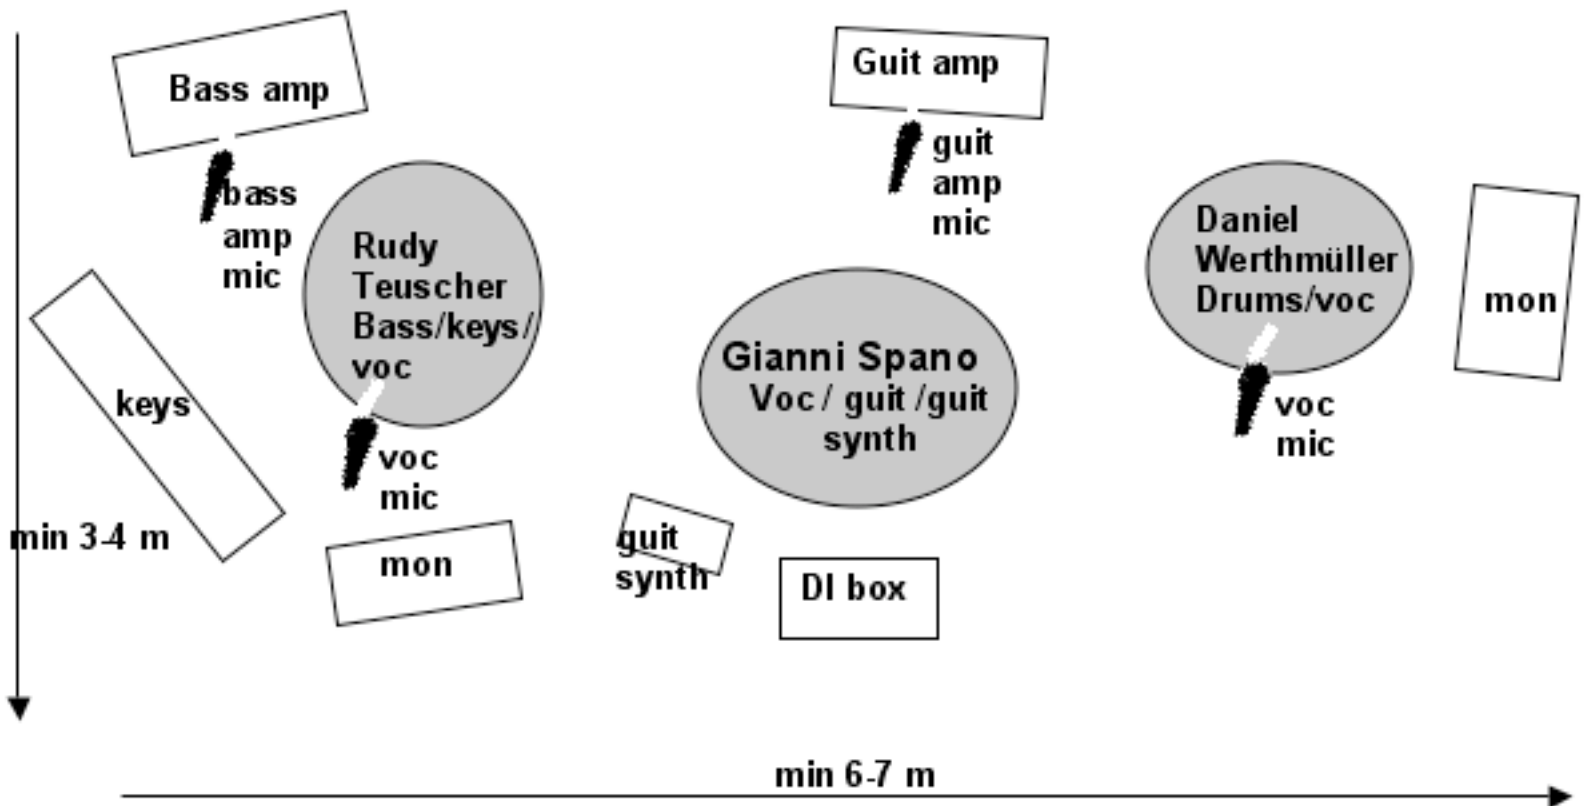

## Stageplan

### Gianni Spano (Trio-version)

- **Gianni Spano** sings with a **wireless Sennheiser head-microphone** and has an **in-ear monitor** (provided by the band); plays Gibson Les Paul Pro, Takamine ac-guit, Roland GR-20 guit synth
- **Rudy Teuscher** plays Gibson bass-guit, Godin bass-guit, Nord Lead synth
- **Daniel Werthmüller** plays on Sonor-drums (bass drum, snare, tom, floor tom, hihat, crash, ride, china)
- The 2 voc mics should be Shure SM 58 or better; the amp mics should be Shure SM 57 or better
- The drums needs 1 bass drum mic, 1 snare mic, 2 tom mics (tom and floor tom), 2 overhead mics